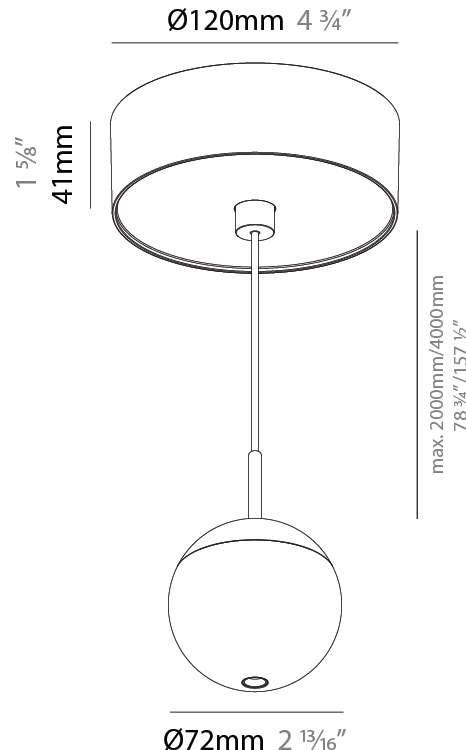

GENERAL

Series: Snooker
Subseries: Snooker Monopoint Surface Canopy
Brand: Prolicht
Division: Architectural
Mounting Type: Suspension
Mounting Location: Ceiling
Subcategory: Pendant

PHYSICAL

Shape: Round
Diameter (mm): 72
Diameter (in): 2 ¹³/₁₆
Height (mm): 72
Height (in): 2 ¹³/₁₆
Max. Overall Height (mm): 2072
Max. Overall Height (in): 81 ³/₁₆
Light Distribution: Downlight
Weight (kg): 0.745
Weight (lbs): 1.642
Fixture Finish: SSR / BKV / CWI / CRY / HAB / UFT / ITA / RUA / FTG / MYG / LOD / PUS / FRO / FUP / KIA / POP / BLS / SPG / MEY / GOH / GUM / CHC / COM / ABZ / JAG / OBR / MOS / ROR
Fixture Material: Aluminum Die Cast
Cable Details: 2000mm or 4000mm Cable - Color Options: Black / White / Orange / Red / Green

ELECTRICAL

Lamp Type: LED (Zhaga Standard)
Input Wattage (W): 6.6
Total Output Wattage (W): 6
Dimming: Tri-Mode (Non-Dimming and Phase Dimming (120Vac only) and 0-10V Dimming)
Driver Included: Yes
Driver Location: External
Driver Type: Constant Current - Universal
Driver Class: Class 2
Housing: ENCP3 w/quick connect
Input Voltage (V): 120 - 277
Constant Current (MA): 500

LED

Color Temperature (°K): 2700 / 3000 / 4000
Max. Delivered Lumen (lm): 310 / 328 / 356
Nominal Lumen (lm): 460 / 487 / 528
CRI: >90 CRI
Efficiency (%): 60
Lamp Life (hrs): 50000

OPTICAL

Optic°: 32 / 58

RATINGS AND CERTIFICATIONS

Certified By: Certified for North American Standards
IP rating: IP20

PROJECT
TYPE
SPECIFIER
QUANTITY
DATE